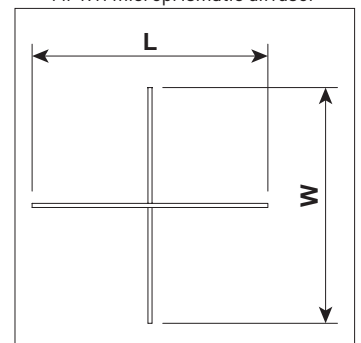

Lighting direction:

PDF datasheet:

PROFI 60 LED CROSS

Mounting:	Surface mounted or suspended
Body material:	Aluminium profile
Colour:	Standard white RAL 9003M, other RAL colours on request
Lumen output:	Standard up to 4000 lm/meter, any other on request
LED module:	Signify (Philips), Tridonic or equivalent SMD LED modules
Colour temperature:	3000/4000K/2700-6500K TW other on request
Colour Rendering:	CRI>80 in standard, other on request
Driver:	EVG on-off/DALI/TW DT8/MC (MasterConnect)/Casambi, other on request
Wireless control:	Philips MasterConnect / Casambi, other on request
Daylight/Occupancy sensor:	Built-in XC sensor or wireless MCS sensor
Emergency unit:	On request
Operating temperature range:	0°C ... +35°C
IP Class:	IP20 in standard
Power:	220-240V 50/60Hz
Lighting direction:	Direct, direct/indirect lighting
Light distribution:	Symmetric
Diffusor:	OP opal acrylic / MP19H microprismatic UGR<19
Optics:	White reflector
Beam angle:	All types available in our LDT file database
Warranty:	5 Years standard warranty

MCS wireless daylight&occ sensor

XC daylight&occ sensor

Basic dimensions